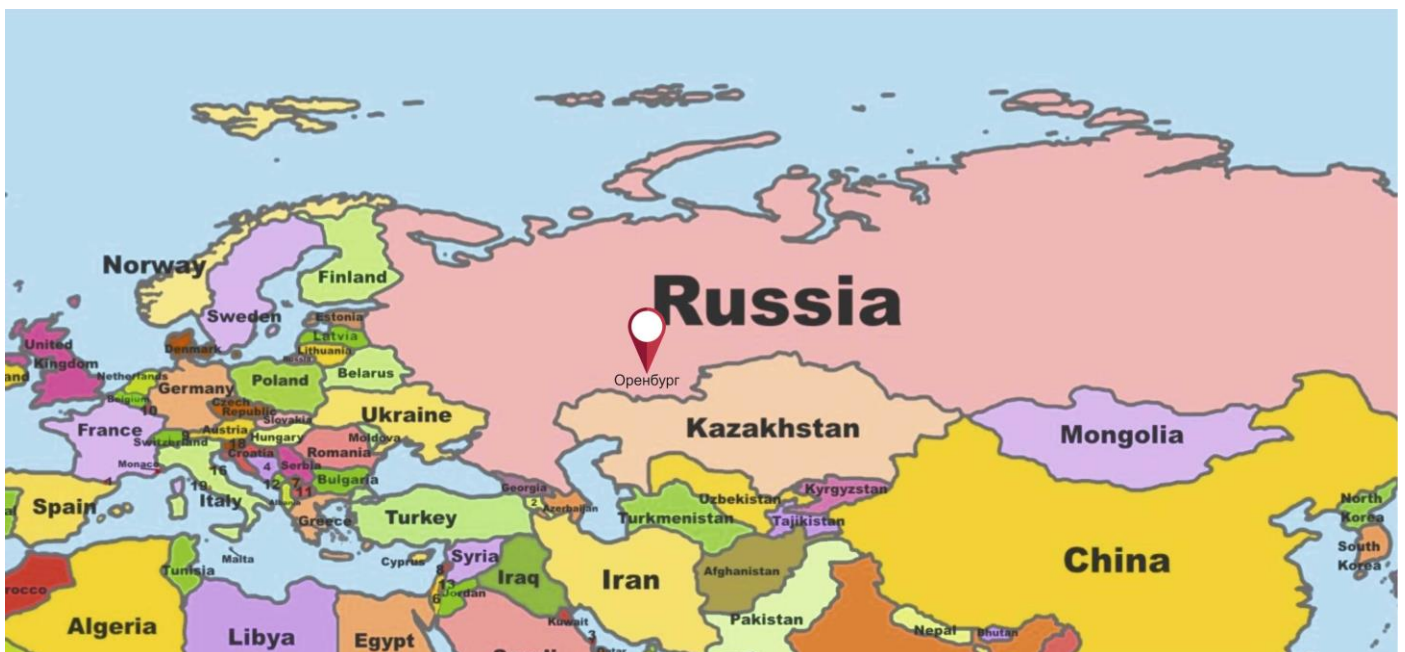

ABOUT MANUFACTURER

Our agricultural holding is more than 110 thousand hectares of arable land in the Orenburg region and the Republic of Bashkortostan, more than 6 500 head of cattle.

The shop of meat products and semi-finished products is equipped with new, modern equipment. Experts from Europe advise us. Invited specialist from Italy, who is an expert in the production of meat delicacies, leads the direction.